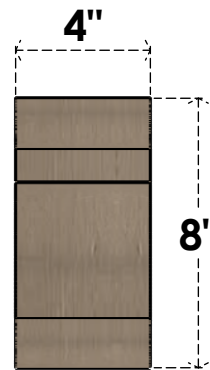

ITEM NUMBER: CORU04X24X08NEBRCPR

4"W X 24"D X 8"H SERIES 3 THIN NEW BRIGHTON ROUGH CEDAR
TIMBERTHANE FAUX WOOD CORBEL, PRIMED

SIDE PROFILE

FRONT PROFILE

ISOMETRIC

EKENA MILLWORK
2300 WEST MAIN ST.
CLARKSVILLE, TX 75426
TOLL FREE: 866-607-0453
WWW.EKENAMILLWORK.COM

NOTES

1. INSTALLATION TO BE COMPLETED IN ACCORDANCE WITH MANUFACTURER'S SPECIFICATIONS.
2. DRAWING MAY NOT BE TO SCALE
3. THIS DRAWING IS INTENDED FOR DESIGN AND PLANNING PURPOSES ONLY.
4. ALL INFORMATION CONTAINED HEREIN WAS CURRENT AT THE TIME OF DEVELOPMENT BUT MUST BE REVIEWED AND APPROVED BY THE PRODUCT MANUFACTURER TO BE CONSIDERED ACCURATE.
5. TIMBERTHANE ARCHITECTURAL PRODUCTS ARE MADE FROM HIGH DENSITY URETHANE AND COME FACTORY PRIMED