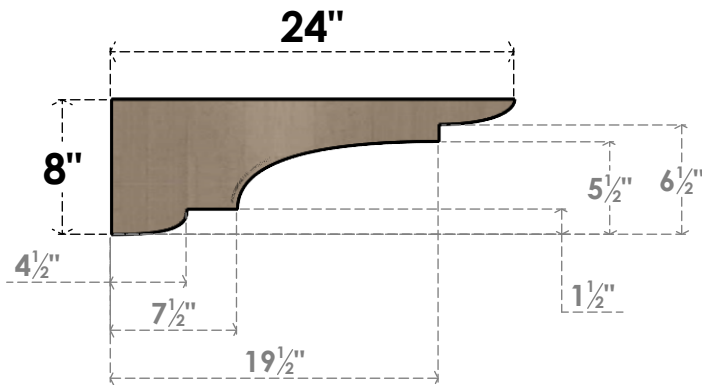

ITEM NUMBER: CORU04X24X08NEBRCPR

4"W X 24"D X 8"H SERIES 3 THIN NEW BRIGHTON ROUGH CEDAR
TIMBERTHANE FAUX WOOD CORBEL, PRIMED

SIDE PROFILE

FRONT PROFILE

ISOMETRIC

EKENA MILLWORK
2300 WEST MAIN ST.
CLARKSVILLE, TX 75426
TOLL FREE: 866-607-0453
WWW.EKENAMILLWORK.COM

NOTES

1. INSTALLATION TO BE COMPLETED IN ACCORDANCE WITH MANUFACTURER'S SPECIFICATIONS.
2. DRAWING MAY NOT BE TO SCALE
3. THIS DRAWING IS INTENDED FOR DESIGN AND PLANNING PURPOSES ONLY.
4. ALL INFORMATION CONTAINED HEREIN WAS CURRENT AT THE TIME OF DEVELOPMENT BUT MUST BE REVIEWED AND APPROVED BY THE PRODUCT MANUFACTURER TO BE CONSIDERED ACCURATE.
5. TIMBERTHANE ARCHITECTURAL PRODUCTS ARE MADE FROM HIGH DENSITY URETHANE AND COME FACTORY PRIMED