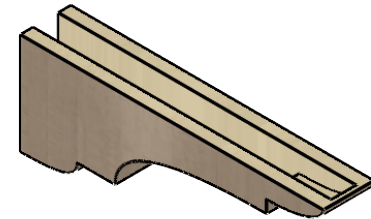

ITEM NUMBER: CORU04X24X08NEBRCPR

4"W X 24"D X 8"H SERIES 3 THIN NEW BRIGHTON ROUGH CEDAR
TIMBERTHANE FAUX WOOD CORBEL, PRIMED

SIDE PROFILE

FRONT PROFILE

ISOMETRIC

EKENA MILLWORK
2300 WEST MAIN ST.
CLARKSVILLE, TX 75426
TOLL FREE: 866-607-0453
WWW.EKENAMILLWORK.COM